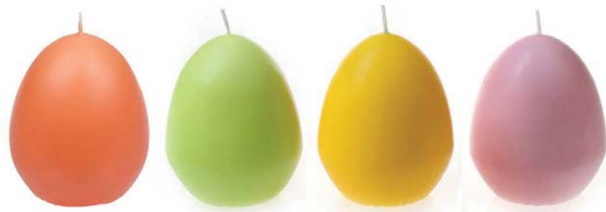

36779-92

Palette „EIERKERZEN“

MADE IN
EUROPE

NEUE
TREND
FARBE

- HUMMER
- ROSÉ
- GELB
- LIMETTE

	Item number		Item EAN	Box EAN	Designation	Size / colour	Quantity on pallet	Unit		
Reorder PU:	3677992000		4068395027978		1/4 Palette "Egg candles"	approx. 600/400/1200 mm, assorted		216 pieces / pack		
	<u>1st shelf (top)</u>									
7 pack	0805705000	08057	4068395028128	4068395028135	Egg candles, pack of 4	approx. 55/45 mm, lobster red		10 pack		
4 pieces	0802005000	08020	4068395028098	4068395028104	Egg candle	approx. 110/80 mm, lobster red		8 pieces		
12 pieces	0801005000	08010	4068395028067	4068395028074	Egg candle	approx. 80/60 mm, lobster red		18 pieces		
	<u>2nd box</u>									
7 pack	0805771000	08057	4008542714214	4008542714221	Egg candles, pack of 4	approx. 55/45 mm, blush		10 pack		
4 pieces	0802071000	08020	4008542706042	4008542706059	Egg candle	approx. 110/80 mm, blush		8 pieces		
12 pieces	0801071000	08010	4008542731747	4008542731785	Egg candle	approx. 80/60 mm, blush		18 pieces		
	<u>3rd box</u>									
7 pack	0805706000	08057	4008542713910	4008542714016	Egg candles, pack of 4	approx. 55/45 mm, lime		10 pack		
4 pieces	0802006000	08020	4008542705335	4008542705694	Egg candle	approx. 110/80 mm, lime		8 pieces		
12 pieces	0801006000	08010	4008542731402	4008542731600	Egg candle	approx. 80/60 mm, lime		18 pieces		
	<u>4th box</u>									
7 pack	0805706000	08057	4008542713910	4008542714016	Egg candles, pack of 4	approx. 55/45 mm, lime		10 pack		
4 pieces	0802006000	08020	4008542705335	4008542705694	Egg candle	approx. 110/80 mm, lime		8 pieces		
12 pieces	0801006000	08010	4008542731402	4008542731600	Egg candle	approx. 80/60 mm, lime		18 pieces		
	<u>5th box</u>									
7 pack	0805720000	08057	4008542503337	4008542503344	Egg candles, pack of 4	approx. 55/45 mm, yellow		10 pack		
4 pieces	0802020000	08020	4008542078651	4008542078668	Egg candle	approx. 110/80 mm, yellow		8 pieces		
12 pieces	0801020000	08010	4008542372209	4008542372216	Egg candle	approx. 80/60 mm, yellow		18 pieces		
	<u>6th box</u>									
7 pack	0805720000	08057	4008542503337	4008542503344	Egg candles, pack of 4	approx. 55/45 mm, yellow		10 pack		
4 pieces	0802020000	08020	4008542078651	4008542078668	Egg candle	approx. 110/80 mm, yellow		8 pieces		
12 pieces	0801020000	08010	4008542372209	4008542372216	Egg candle	approx. 80/60 mm, yellow		18 pieces		