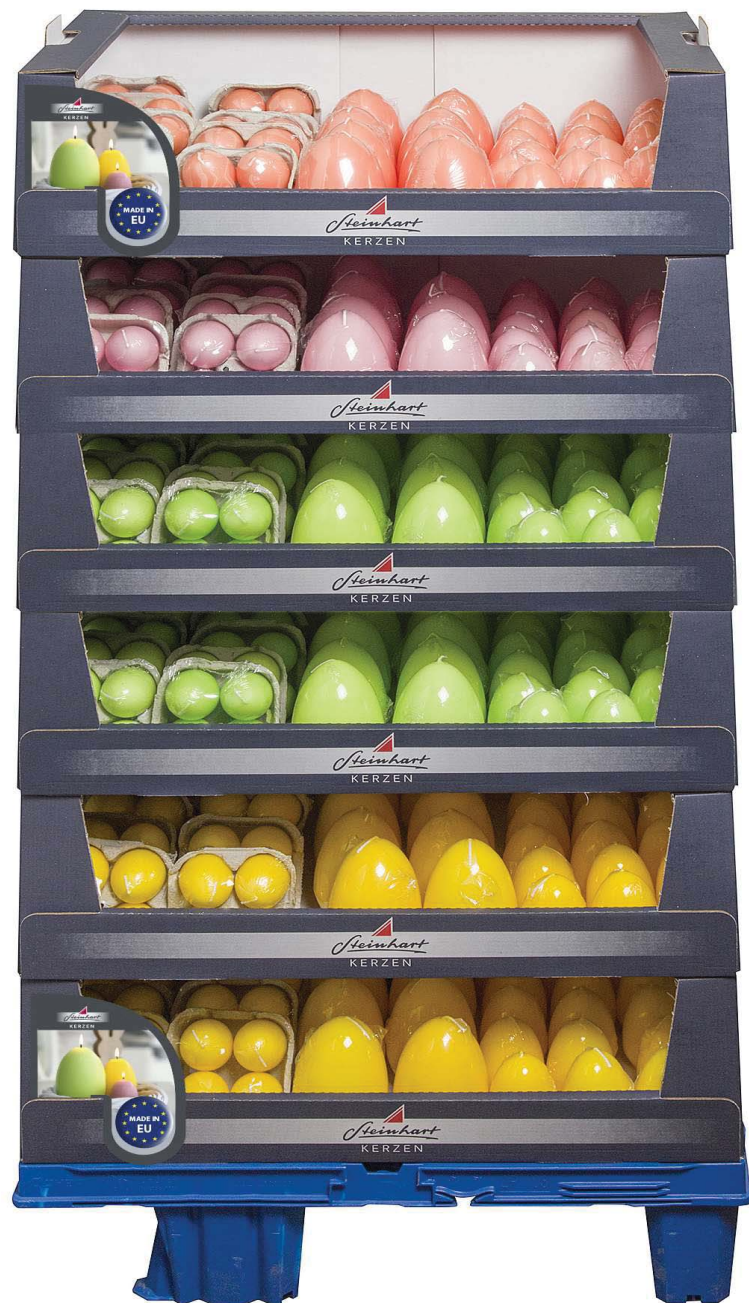

36779-92

Palette „EIERKERZEN“

MADE IN
EUROPE

NEUE
TREND
FARBE

- HUMMER
- ROSÉ
- GELB
- LIMETTE